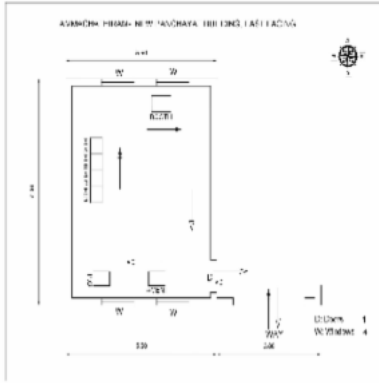

Nazri Naksha

Google Map View

Polling Station Building Front View

Polling Station Front View

Cad View

Key MAP View