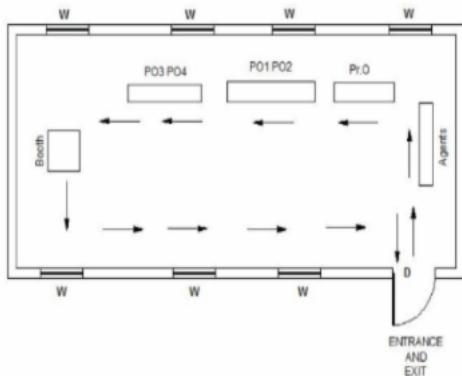

Nazri Naksha

Google Map View

Polling Station Building Front View

Polling Station Front View

Cad View

Key MAP View