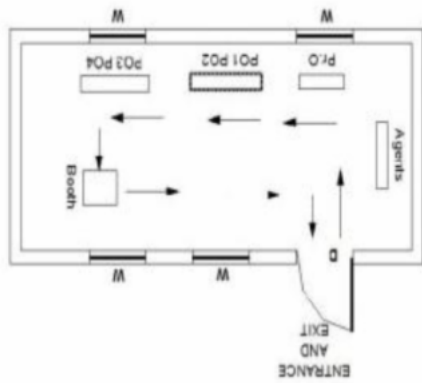

Nazri Naksha

Google Map View

Polling Station Building Front View

Polling Station Front View

Cad View

Key MAP View