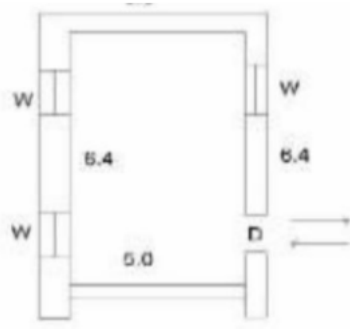

Nazri Naksha

Google Map View

Cad View