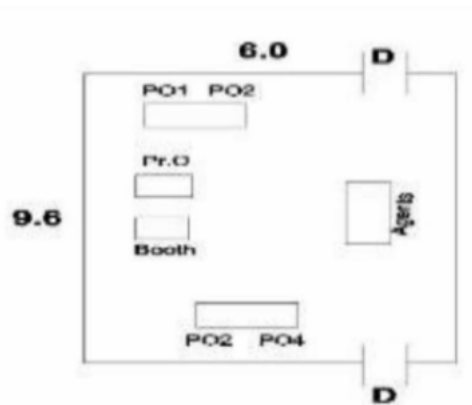

Nazri Naksha

Google Map View

Cad View