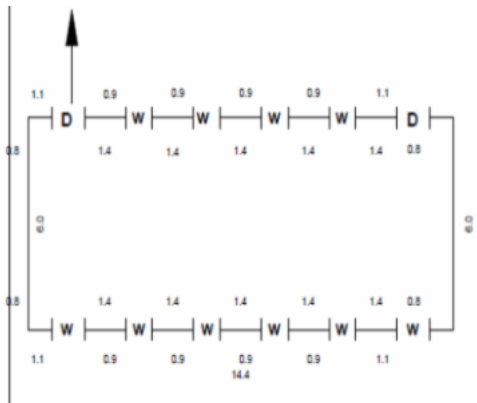

Nazri Naksha

Google Map View

Cad View