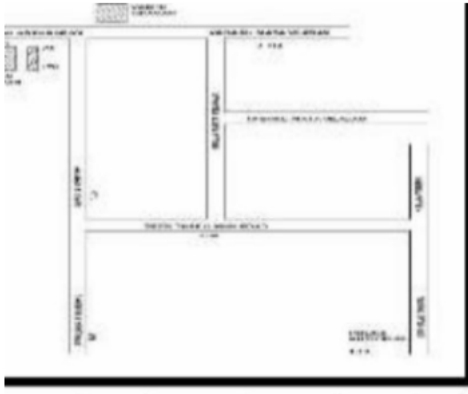

Nazri Naksha

Google Map View

Polling Station Building Front View

Polling Station Front View

Cad View

Key MAP View