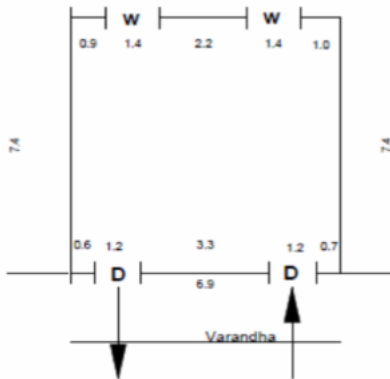

Nazri Naksha

Google Map View

Polling Station Building Front View

Polling Station Front View

Cad View

Key MAP View