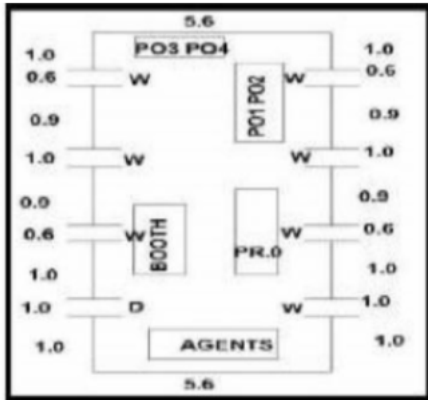

Nazri Naksha

Google Map View

Cad View