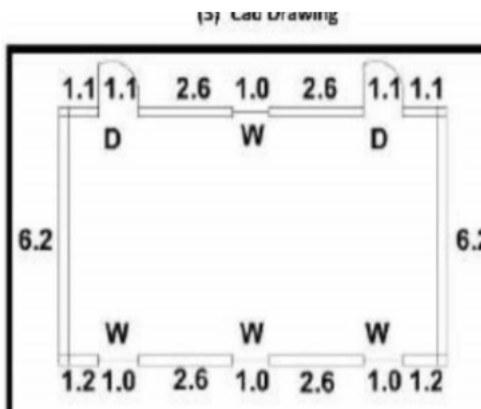

Nazri Naksha

Google Map View

Cad View