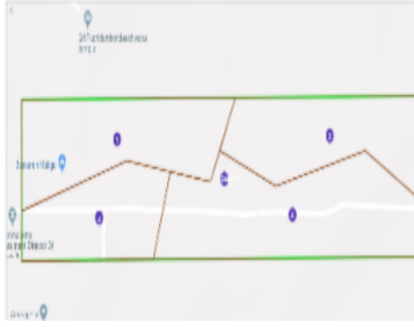

Nazri Naksha

Google Map View