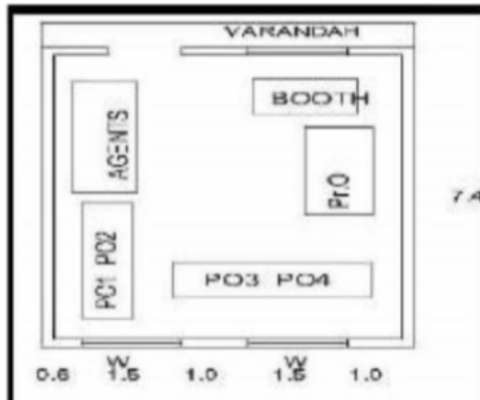

Nazri Naksha

Google Map View

Cad View