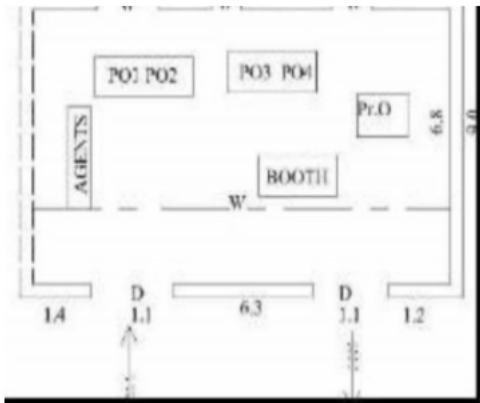

Nazri Naksha

Google Map View

Polling Station Building Front View

Polling Station Front View

Cad View

Key MAP View