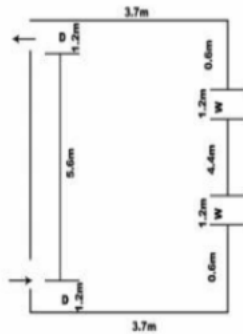

Nazri Naksha

Google Map View

Polling Station Building Front View

Polling Station Front View

Cad View

Key MAP View