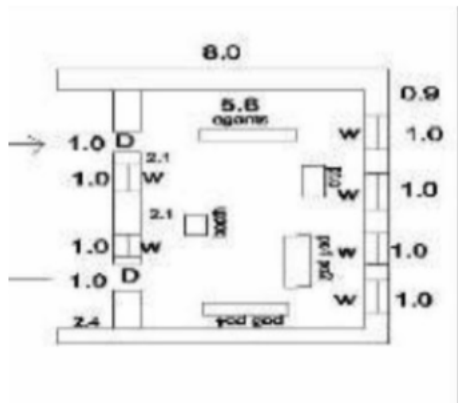

Nazri Naksha

Google Map View

Cad View