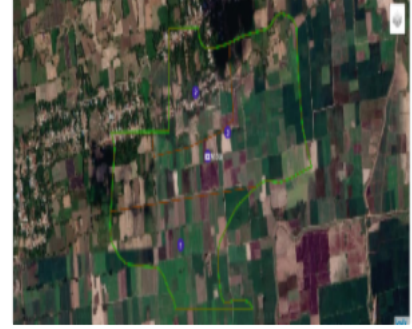

Nazri Naksha

Google Map View