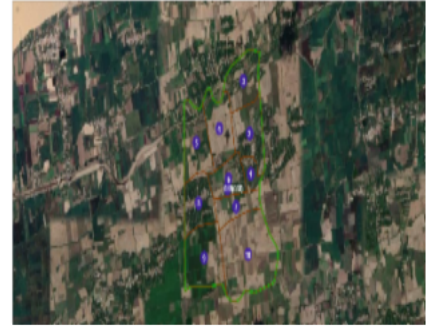

Nazri Naksha

Google Map View