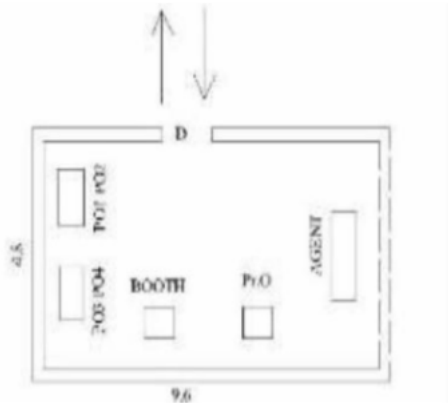

Nazri Naksha

Google Map View

Polling Station Building Front View

Polling Station Front View

Cad View

Key MAP View