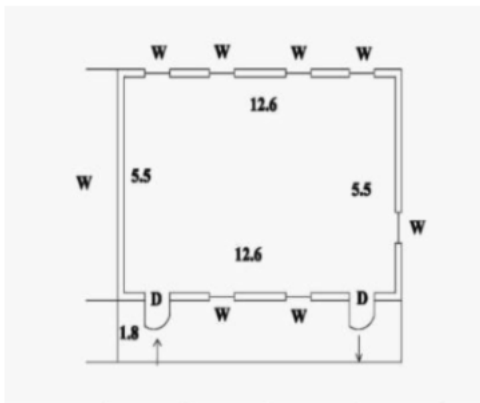

Nazri Naksha

Google Map View

Cad View