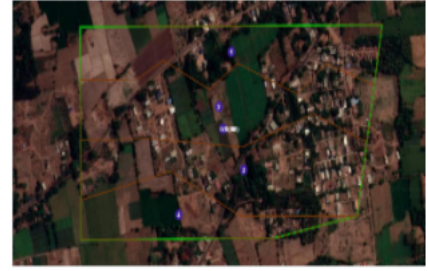

Nazri Naksha

Google Map View