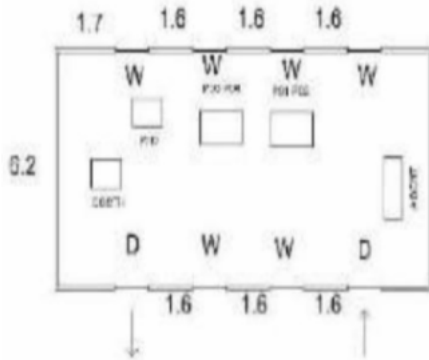

Nazri Naksha

Google Map View

Polling Station Building Front View

Polling Station Front View

Cad View

Key MAP View