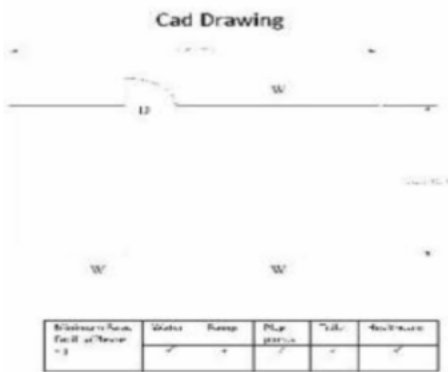

Nazri Naksha

Google Map View

Polling Station Building Front View

Polling Station Front View

Cad View

Key MAP View