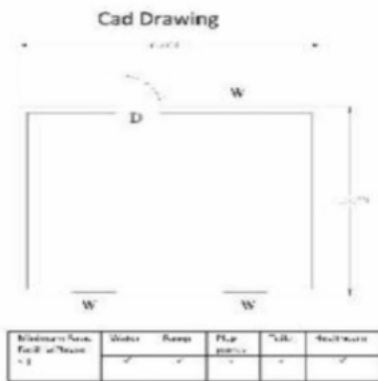

Nazri Naksha

Google Map View

Polling Station Building Front View

Polling Station Front View

Cad View

Key MAP View