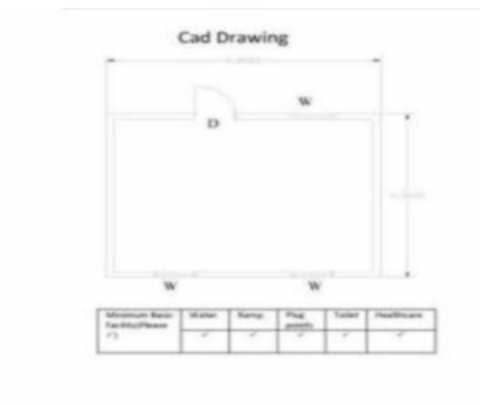

Nazri Naksha

Google Map View

Polling Station Building Front View

Polling Station Front View

Cad View

Key MAP View