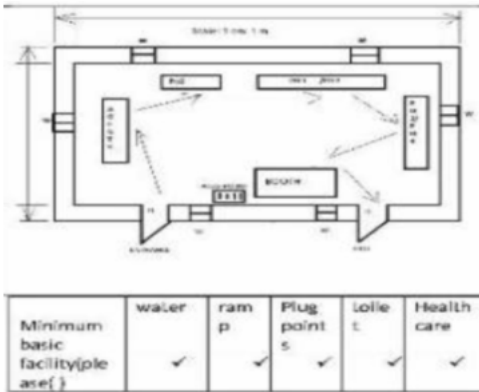

Nazri Naksha

Google Map View

Polling Station Building Front View

Polling Station Front View

Cad View

Key MAP View