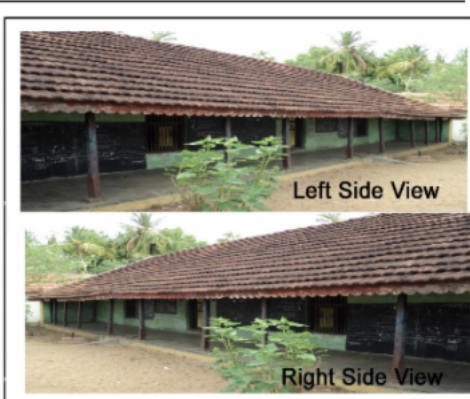

Polling Station Building Front View