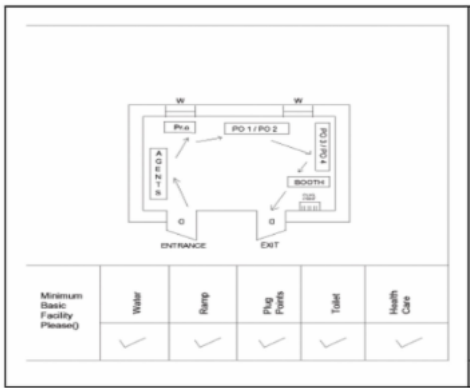

Nazri Naksha

Google Map View

Polling Station Building Front View

Polling Station Front View

Cad View

Key MAP View