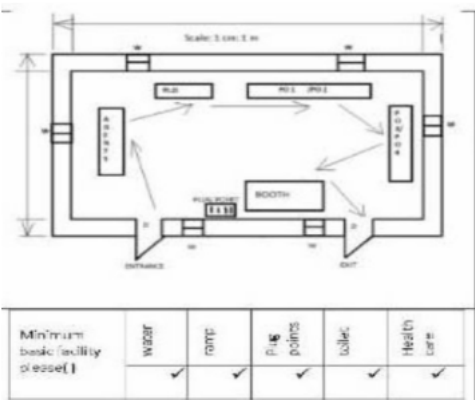

Nazri Naksha

Google Map View

Polling Station Building Front View

Polling Station Front View

Cad View

Key MAP View