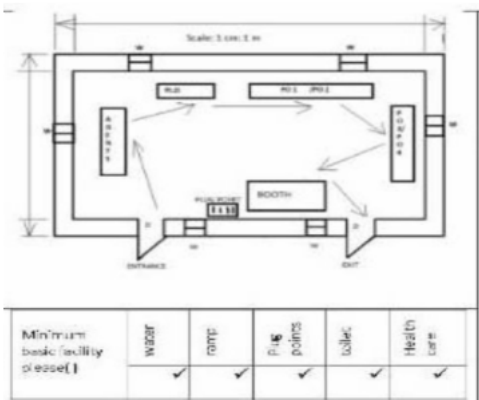

Nazri Naksha

Google Map View

Polling Station Building Front View

Polling Station Front View

Cad View

Key MAP View