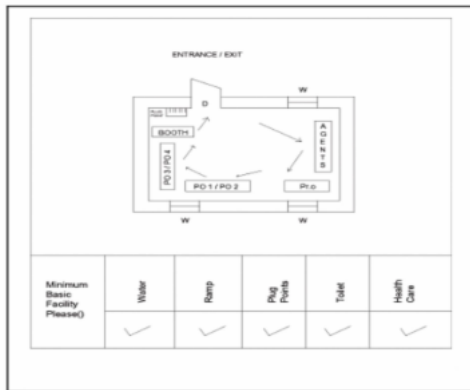

Nazri Naksha

Google Map View

Polling Station Building Front View

Polling Station Front View

Cad View

Key MAP View