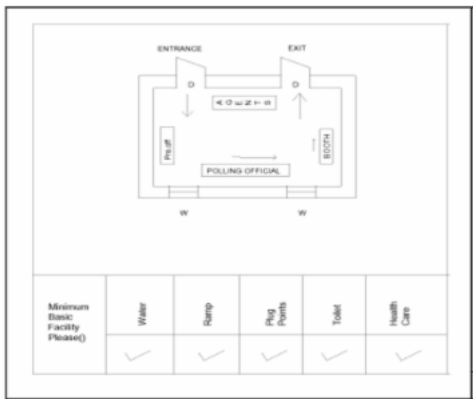

Nazri Naksha

Google Map View

Polling Station Building Front View

Polling Station Front View

Cad View

Key MAP View