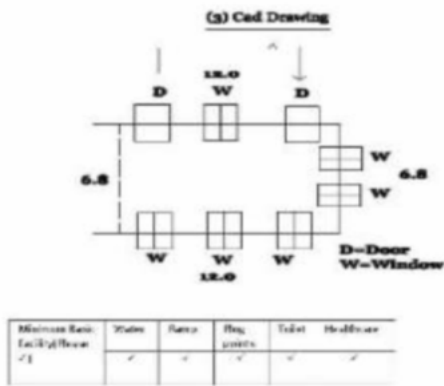

Nazri Naksha

Google Map View

Polling Station Building Front View

Polling Station Front View

Cad View

Key MAP View