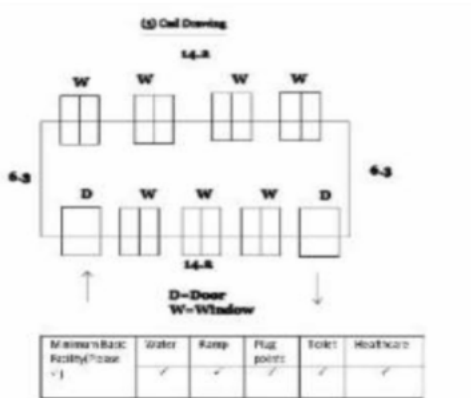

Nazri Naksha

Google Map View

Polling Station Building Front View

Polling Station Front View

Cad View

Key MAP View