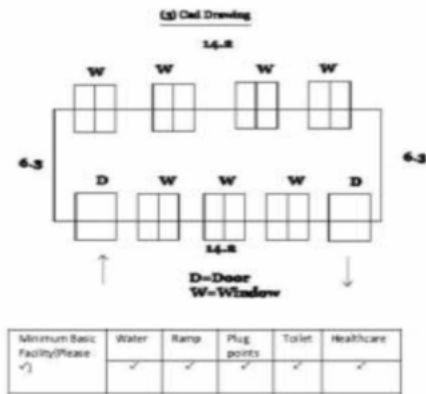

Nazri Naksha

Google Map View

Polling Station Building Front View

Polling Station Front View

Cad View

Key MAP View