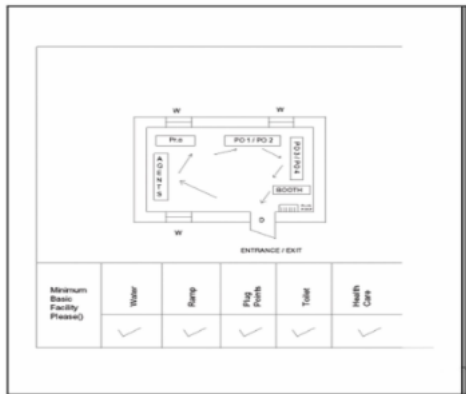

Nazri Naksha

Google Map View

Polling Station Building Front View

Polling Station Front View

Cad View

Key MAP View