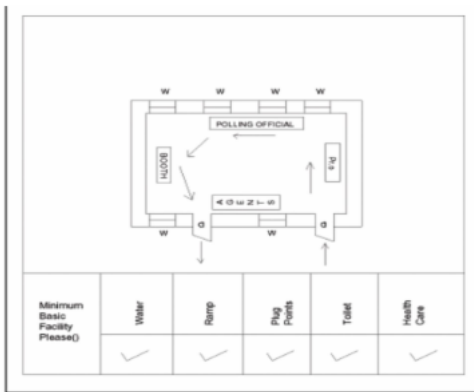

Nazri Naksha

Google Map View

Polling Station Building Front View

Polling Station Front View

Cad View

Key MAP View