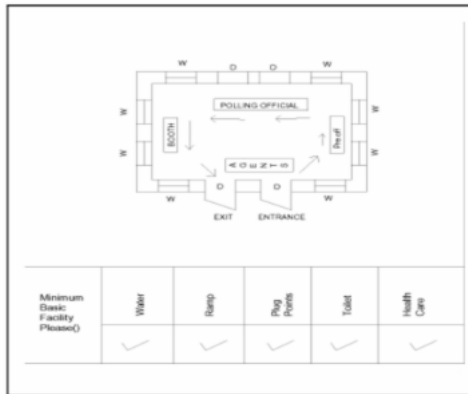

Nazri Naksha

Google Map View

Polling Station Building Front View

Polling Station Front View

Cad View

Key MAP View