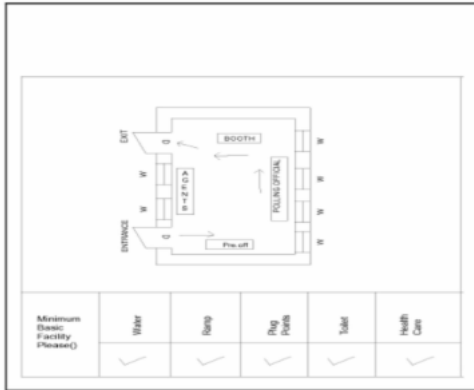

Polling Station Front View

Cad View