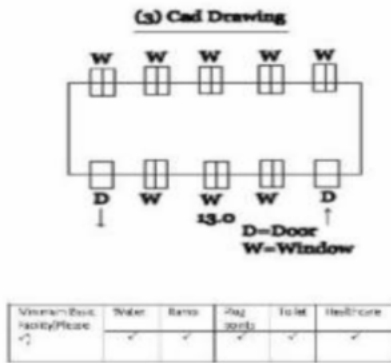

Nazri Naksha

Google Map View

Polling Station Building Front View

Polling Station Front View

Cad View

Key MAP View