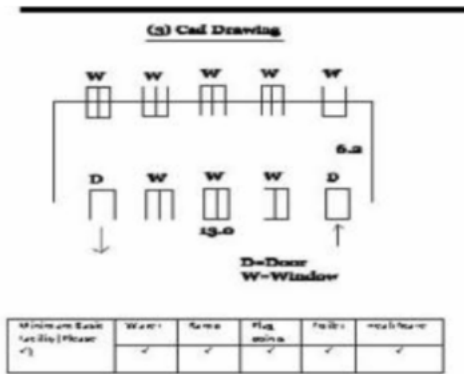

Nazri Naksha

Google Map View

Polling Station Building Front View

Polling Station Front View

Cad View

Key MAP View