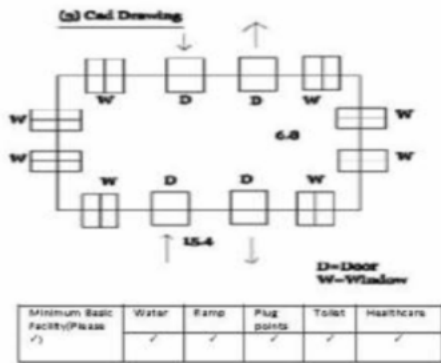

Nazri Naksha

Google Map View

Polling Station Building Front View

Polling Station Front View

Cad View

Key MAP View