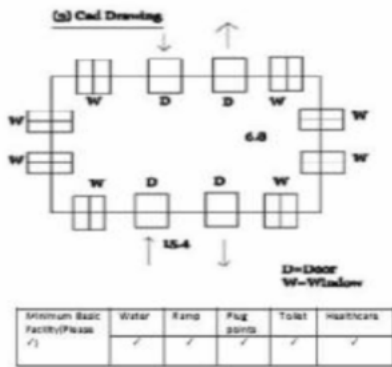

Nazri Naksha

Google Map View

Polling Station Building Front View

Polling Station Front View

Cad View

Key MAP View