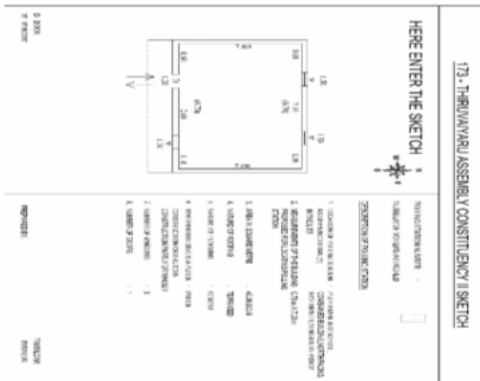

Nazri Naksha

Google Map View

Polling Station Building Front View

Polling Station Front View

Cad View

Key MAP View