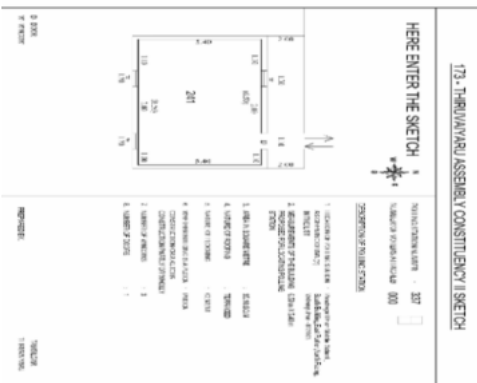

Nazri Naksha

Google Map View

Polling Station Building Front View

Polling Station Front View

Cad View

Key MAP View