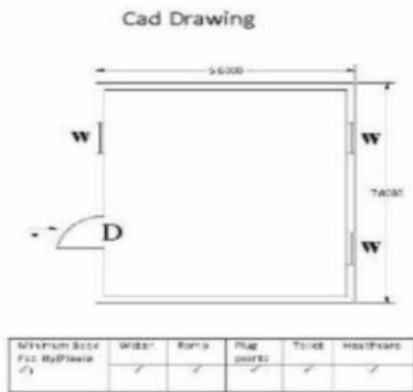

Nazri Naksha

Google Map View

Polling Station Building Front View

Polling Station Front View

Cad View

Key MAP View