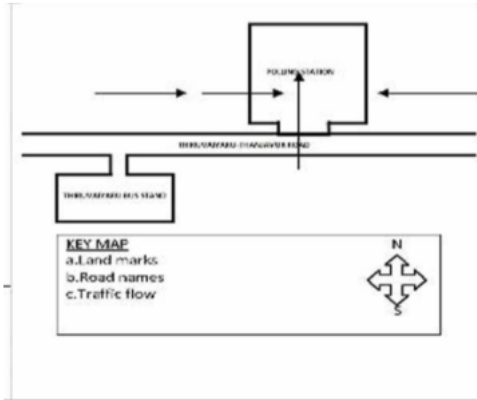

Nazri Naksha

Google Map View

Polling Station Building Front View

Polling Station Front View

Cad View

Key MAP View