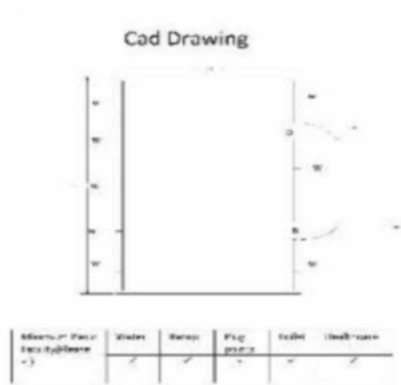

Nazri Naksha

Google Map View

Polling Station Building Front View

Polling Station Front View

Cad View

Key MAP View