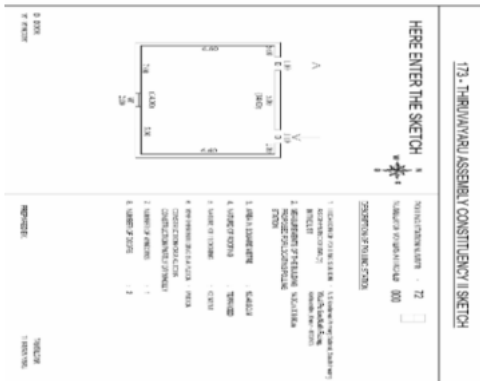

Nazri Naksha

Google Map View

Polling Station Building Front View

Polling Station Front View

Cad View

Key MAP View