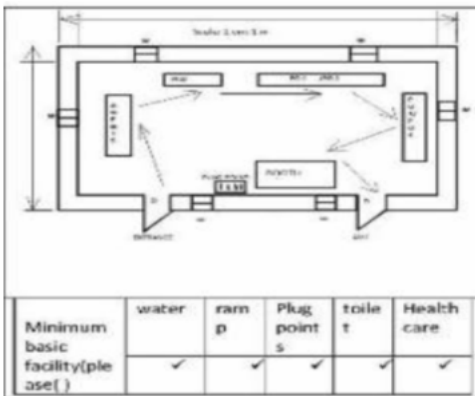

Nazri Naksha

Google Map View

Polling Station Building Front View

Polling Station Front View

Cad View

Key MAP View