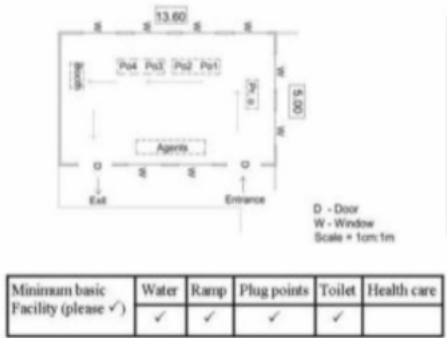

Nazri Naksha

Google Map View

Polling Station Building Front View

Polling Station Front View

Cad View

Key MAP View